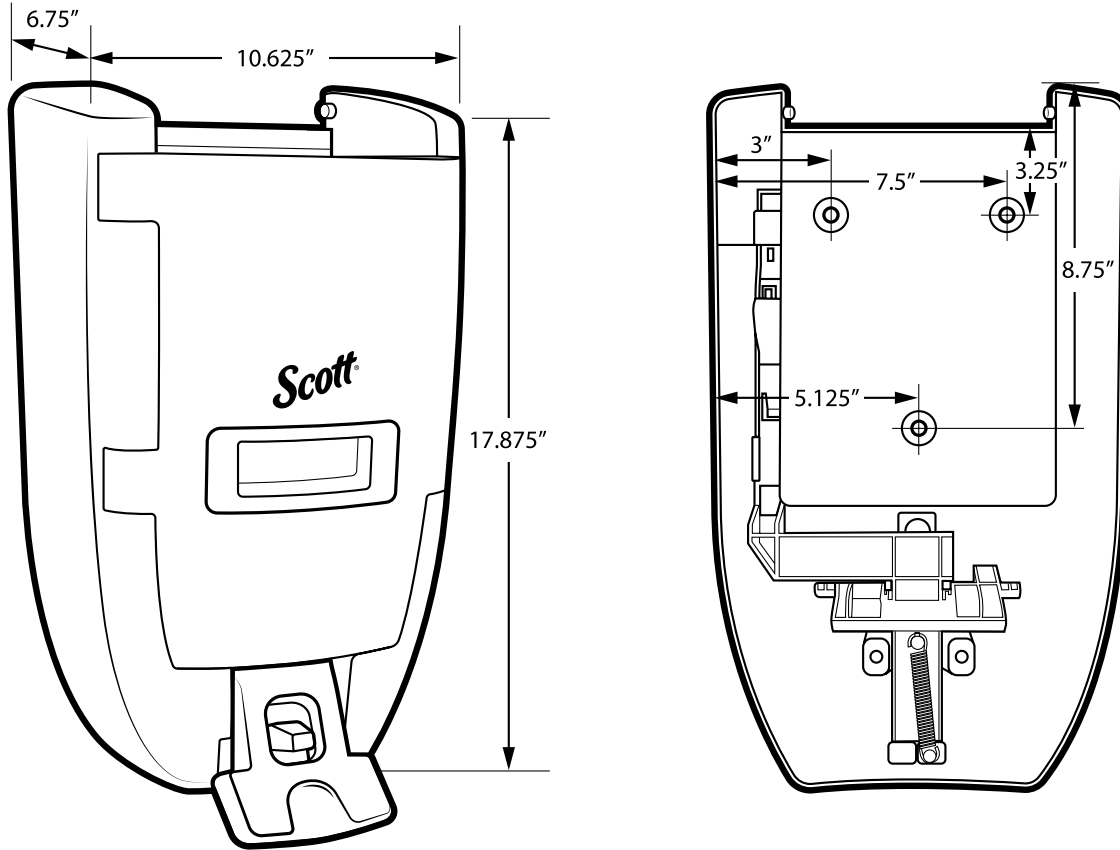

## Scott Sanituff® Push Dispenser, 3.5L/8L

- Made of ABS plastic with view window on front
- Accommodates a 3.5-liter or 8-liter sealed skin cleanser or body and hair wash
- Easy loading
- Large push button for dispensing
- Keyless locking system
- Hardware included for mounting
- One per case

**92013**  
Black

Suggested mounting height is 48" from the floor or 12" above a counter to the bottom of the dispenser.  
When installed properly and used with the corresponding product, this dispenser meets ADA Standard 28 CFR Part 36, local rules may vary.