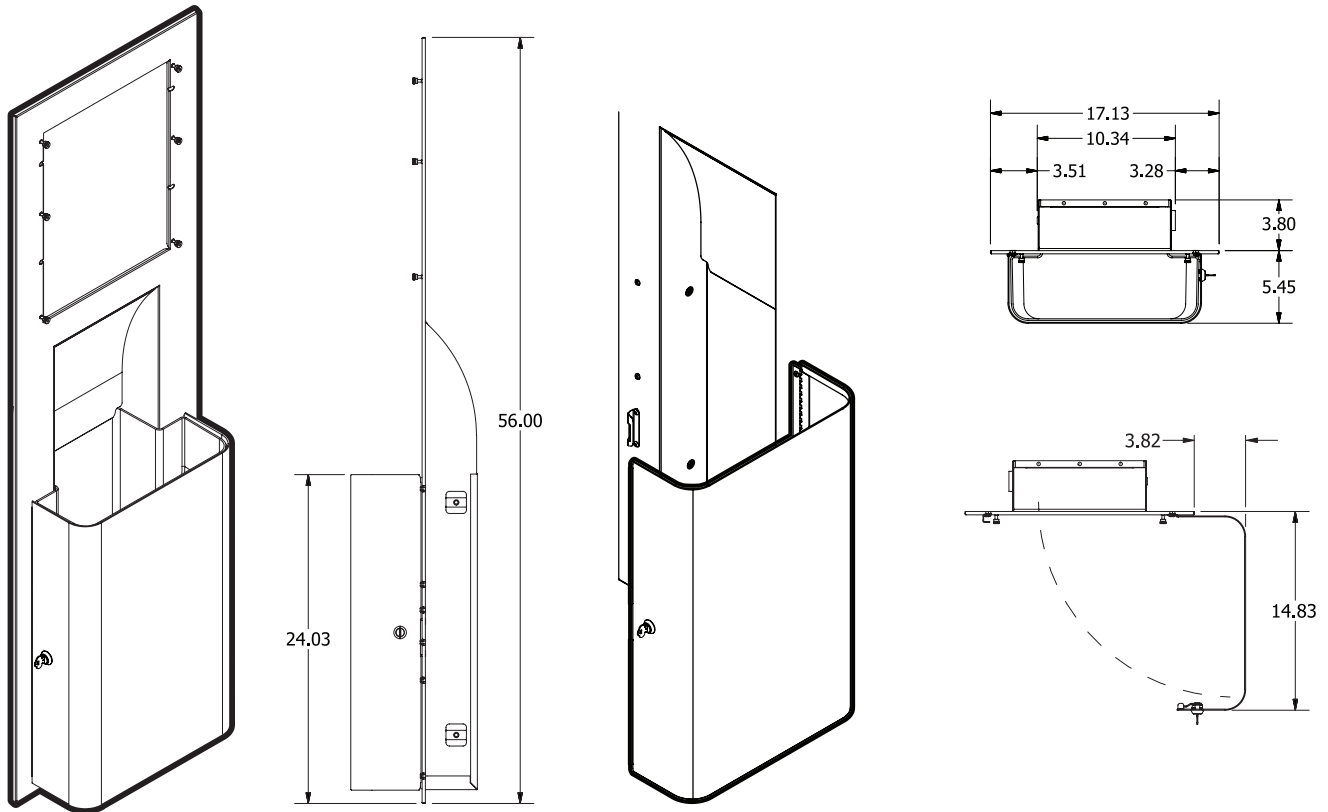

# Scott® Pro Recessed Hard Roll Towel Dispenser Stainless Steel Wall Unit with Trash Receptacle

- Full recessed wall unit with trash receptacle is made from 304 brushed stainless steel.
- The 9.22 gallon capacity leak proof molded trash container is hidden behind a stainless steel door with a key-activated lock.
- Designed to fit Scott® Pro Dispenser Housing, code 31501 (order separately).
- Holds one Scott® Pro Electronic or Manual Module (order separately). See individual mechanical or electronic modules for specific functions and features.

**Product Codes:**

**35370**

Stainless Steel  
Trash Receptacle

If first cut is made 11" from the floor, the dispenser will be mounted at 48" and if used with corresponding product, will meet the ADA Standard 28 CFR Part 36, local rules may vary.

**Rough Wall Opening:**

11 1/2" Wide  
54 1/2" High  
4" Minimum Depth