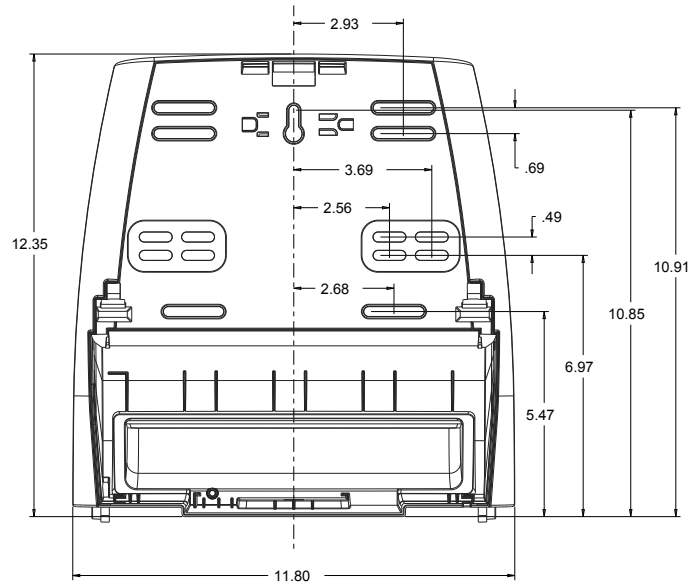

DEPTH = 7.25"

## SCOTT<sup>®</sup> MOD<sup>™</sup> ELECTRONIC SLIMROLL TOWEL DISPENSER

High capacity electronic towel system designed to fit in tight spaces with a slim profile. No-touch dispensing system helps to minimize the spread of dirt and germs. Unit dispenses a nominal 10 inches of towel when activated by placing hand under the unit. A second sheet will dispense at 10% reduced length when activated within a few seconds of the first dispense. Dispenses one 8" diameter, 580' hard roll towel. Made of high impact plastic. Housing has cover with translucent sides with an opaque black back, and the option of either opaque white or black center. Other features include a quiet dispensing system, quick load capability, and choice of key-activated spring lock or push button operation. 4 D-Cell batteries included. One dispenser per case.

**Suggested minimum height of 12" when installed above a counter.**

**Suggested mounting height is 48" maximum from the bottom of housing.**

**When installed properly and used with the corresponding product, this dispenser meets the ADA Standards for Accessible Design.**

47261 – Scott<sup>®</sup> MOD<sup>™</sup> Electronic Slimroll, White, Pink Code

*NOTE: Unless otherwise noted, suggested mounting height is the distance from the floor to the bottom of the dispenser.*