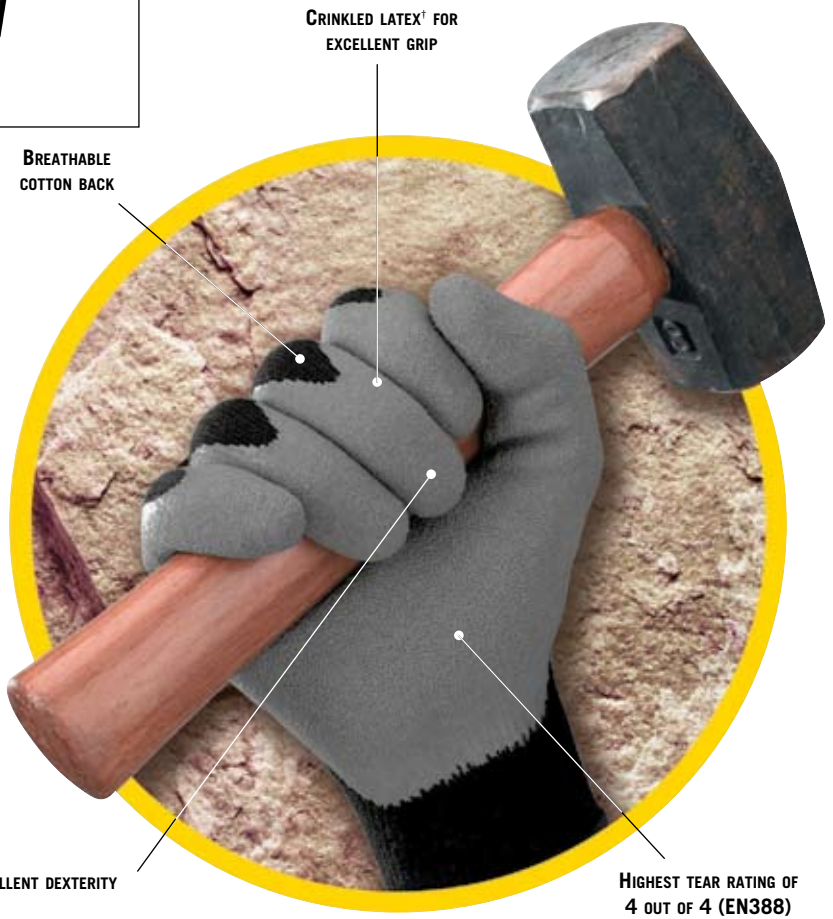

KleenGuard*

PURPLE NITRILE*
Foam Coated Gloves

G40

These innovative PURPLE NITRILE* gloves deliver 25% better productivity versus leather for general purpose industrial use. A light, seamless knit nylon liner is coated with an exclusive nitrile foam coating that provides the highest abrasion resistance rating under EN388. The gloves feature outstanding dexterity and great grip.

KleenGuard[®]

Latex[†] Coated Gloves

G40

Designed for excellent durability in the work environment, these general purpose poly-cotton latex[†] coated gloves are processed to yield lower latex proteins. An excellent value, they offer good grip as well as great comfort and dexterity. Great for masonry applications.