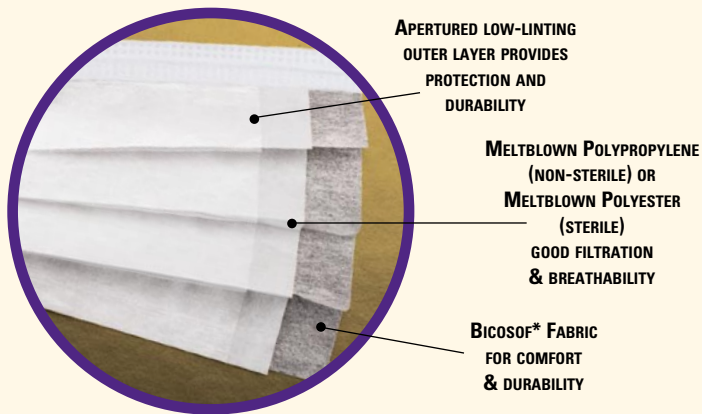

KIMTECH PURE* Facial Protection *for Cleanrooms & Sterile Environments*

How Comfortable Are Your Masks?

Check for Fit (*Pleated style masks only*)

- 1 Shiny side out
- 2 Pleats pointed down
- 3 Nose wire pinched
- 4 Head attachments secure

Introducing New Names for Our Mask Products

<i>Previous Name</i>	<i>New Name</i>
CR CLASSIC* 7" w/Earloops Gamma Sterile	KIMTECH PURE* M3 Sterile Mask with Earloops 7"
CR CLASSIC* 7" w/Ties Gamma Sterile	KIMTECH PURE* M3 Sterile Mask with Ties 7"
CR CLASSIC* 9" w/Ties Gamma Sterile	KIMTECH PURE* M3 Sterile Mask with Ties 9"
PCM2000* Headband	KIMTECH PURE* M3 Pouch Mask with Headband
CR CLASSIC* w/Knitted Earloops	KIMTECH PURE* M3 with Knitted Earloops 7"
CR CLASSIC* w/Poly Ties	KIMTECH PURE* M3 with Poly Ties 7"
VOLTEC* Mask w/Earloops	KIMTECH PURE* M5 Value Mask with Earloops
VOLTEC* Mask w/Poly Ties	KIMTECH PURE* M5 Value Mask with Ties
GPM	KIMTECH PURE* M6 Particulate Mask
RANGER* Personal Veils w/headband	KIMTECH PURE* M7 Veils with Headbands
RANGER* Personal Veils w/snaps	KIMTECH PURE* M7 Veils with Snaps