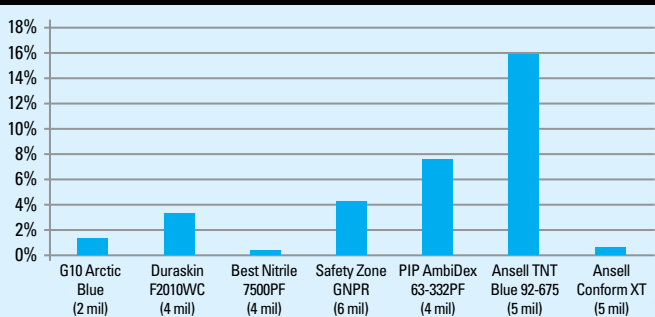

#### **Typical Uses**

- Electronic assembly
- Electrical contracting
- Painting
- Manufacturing
- Aluminum die casting
- Automotive
- Food handling

**Tensile Strength of G10 Arctic Blue vs. Competitive Alternatives**

- Excellent tactile sensitivity
- Superior strength
- Low percentage pinholes for consistent barrier
- Quality protection at a value price

**Percent Pinholes G10 Arctic Blue vs. Competitive Alternatives**