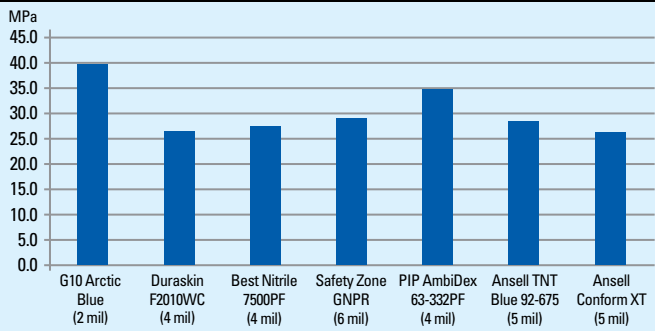

- Excellent tactile sensitivity
- Superior strength
- Low percentage pinholes for consistent barrier
- Quality protection at a value price

**Percent Pinholes G10 Arctic Blue vs. Competitive Alternatives**