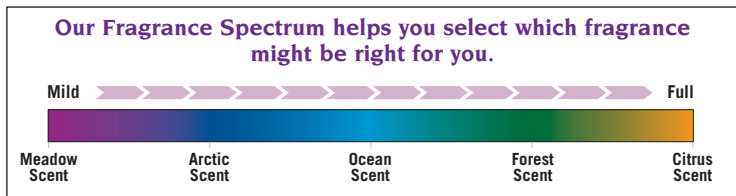

Choose from five sensational scents, one for every season, and one more for fun.

Code	Description	Color	(W x H x D)	Dimensions Case Pack
92620	KIMCARE* Continuous Air Freshener, Dispenser	White	2.8" x 5" x 2.4"	1
92621	KIMCARE* Continuous Air Freshener, Dispenser	Black	2.8" x 5" x 2.4"	1
91067	KIMCARE* Continuous Air Freshener, citrus scented refill	Clear	2.3" x 4.4" x 2.3"	6/case
91069	KIMCARE* Continuous Air Freshener, arctic scented refill	Clear	2.3" x 4.4" x 2.3"	6/case
91072	KIMCARE* Continuous Air Freshener, ocean scented refill	Clear	2.3" x 4.4" x 2.3"	6/case
91073	KIMCARE* Continuous Air Freshener, meadow scented refill	Clear	2.3" x 4.4" x 2.3"	6/case
91075	KIMCARE* Continuous Air Freshener, forest scented refill	Clear	2.3" x 4.4" x 2.3"	6/case

Our Fragrance Spectrum helps you select which fragrance might be right for you.

Never
Underestimate
the Impact
of Your Restroom

Kimberly-Clark
Professional®